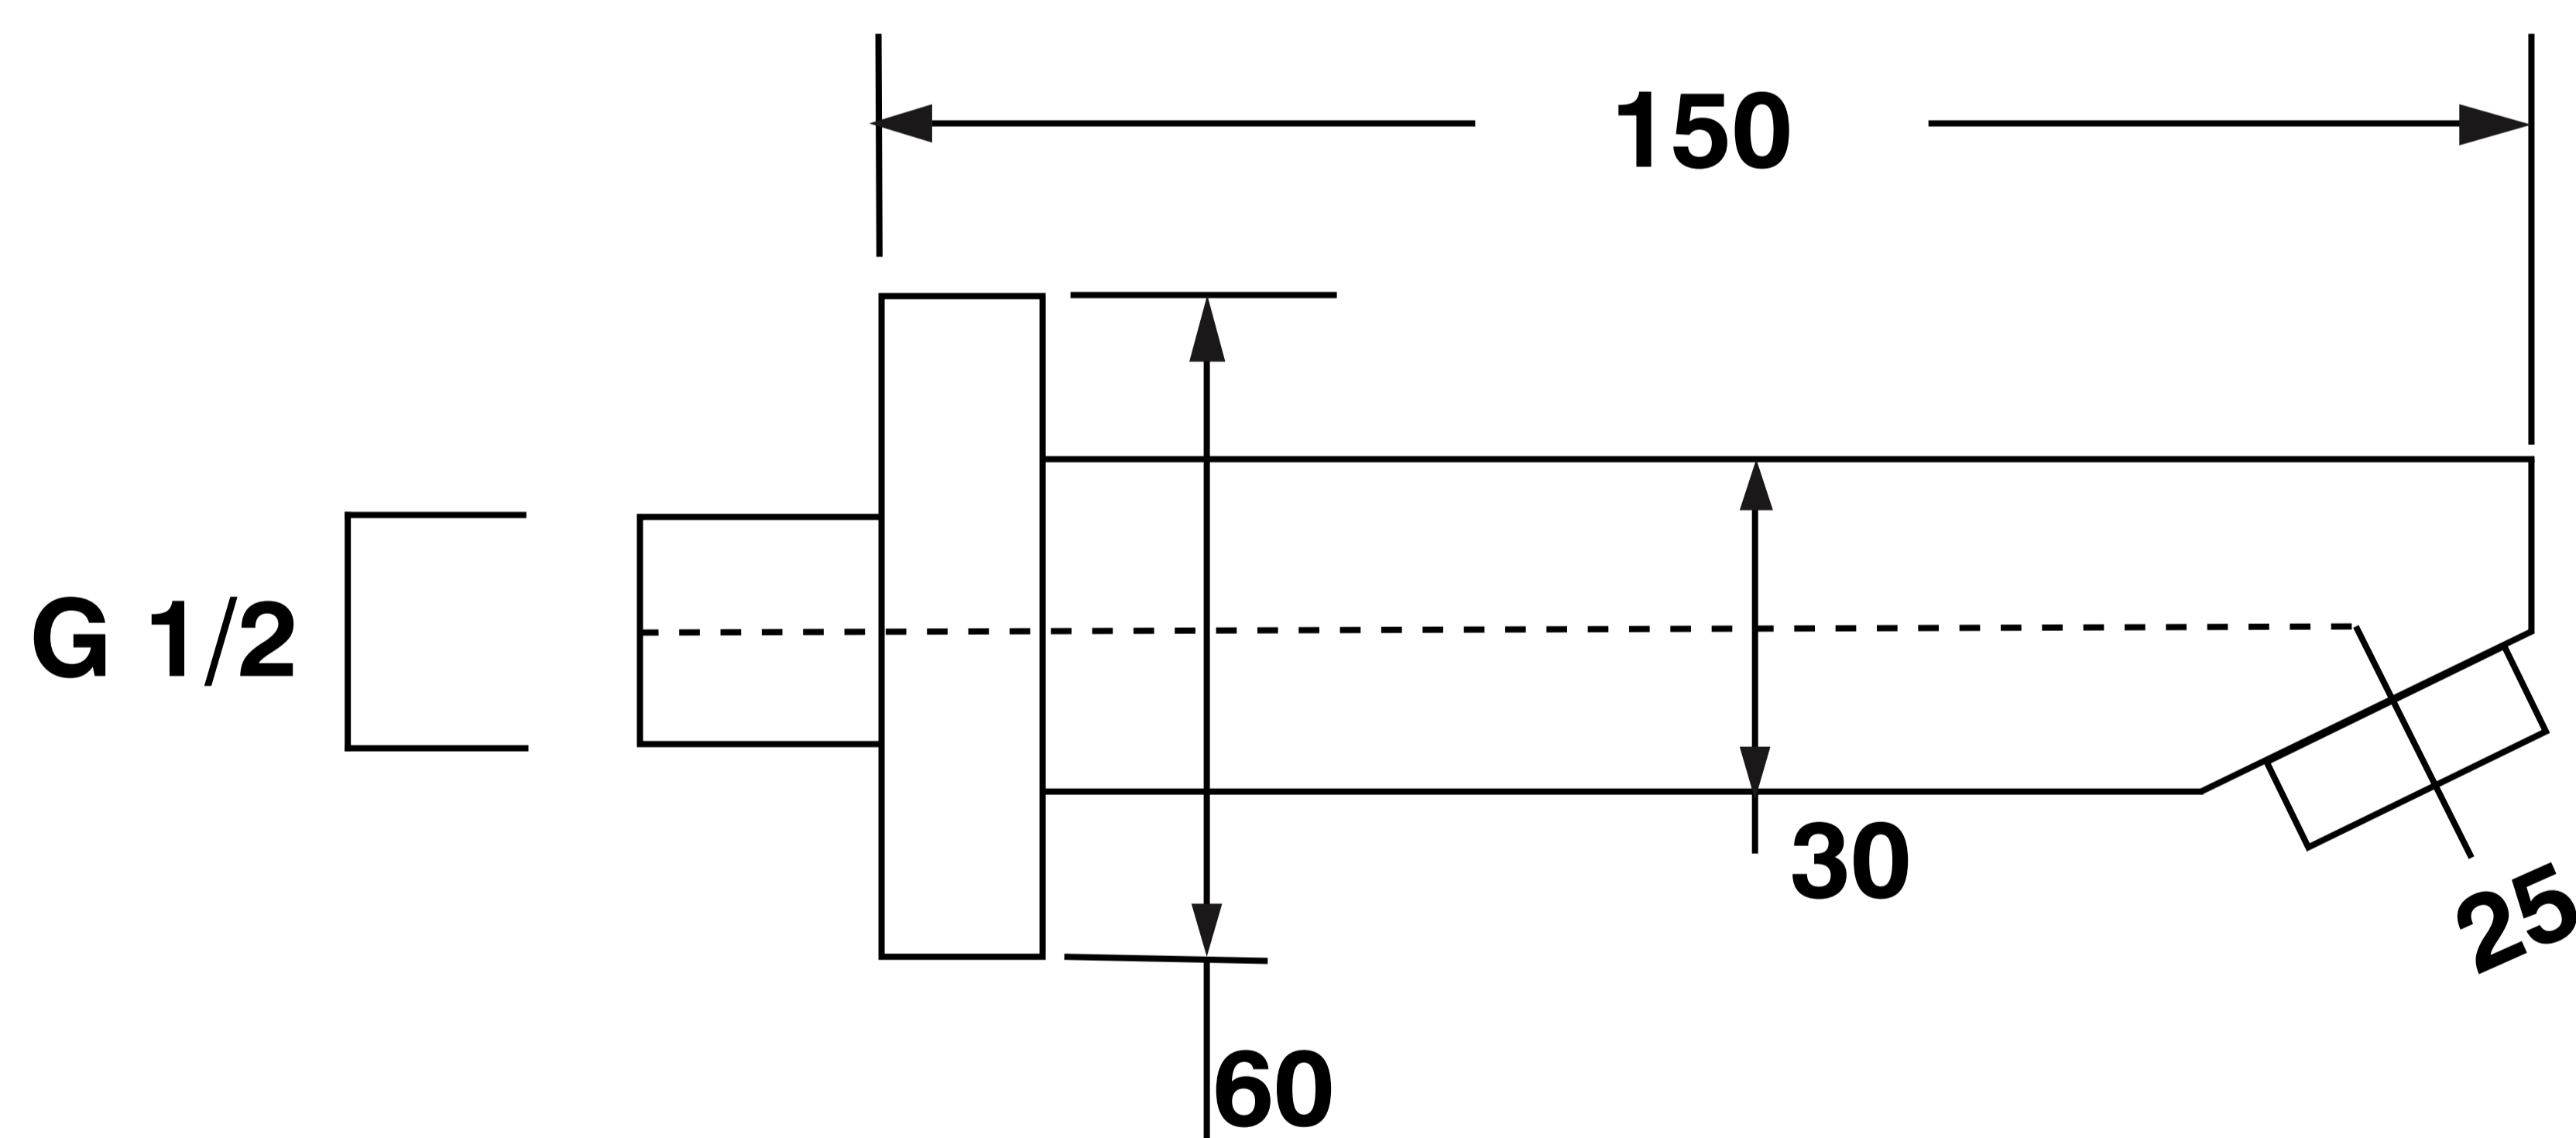

Brass Shower Arm

Product Code : 1407

Technical Drawing

All dimension are in **mm**