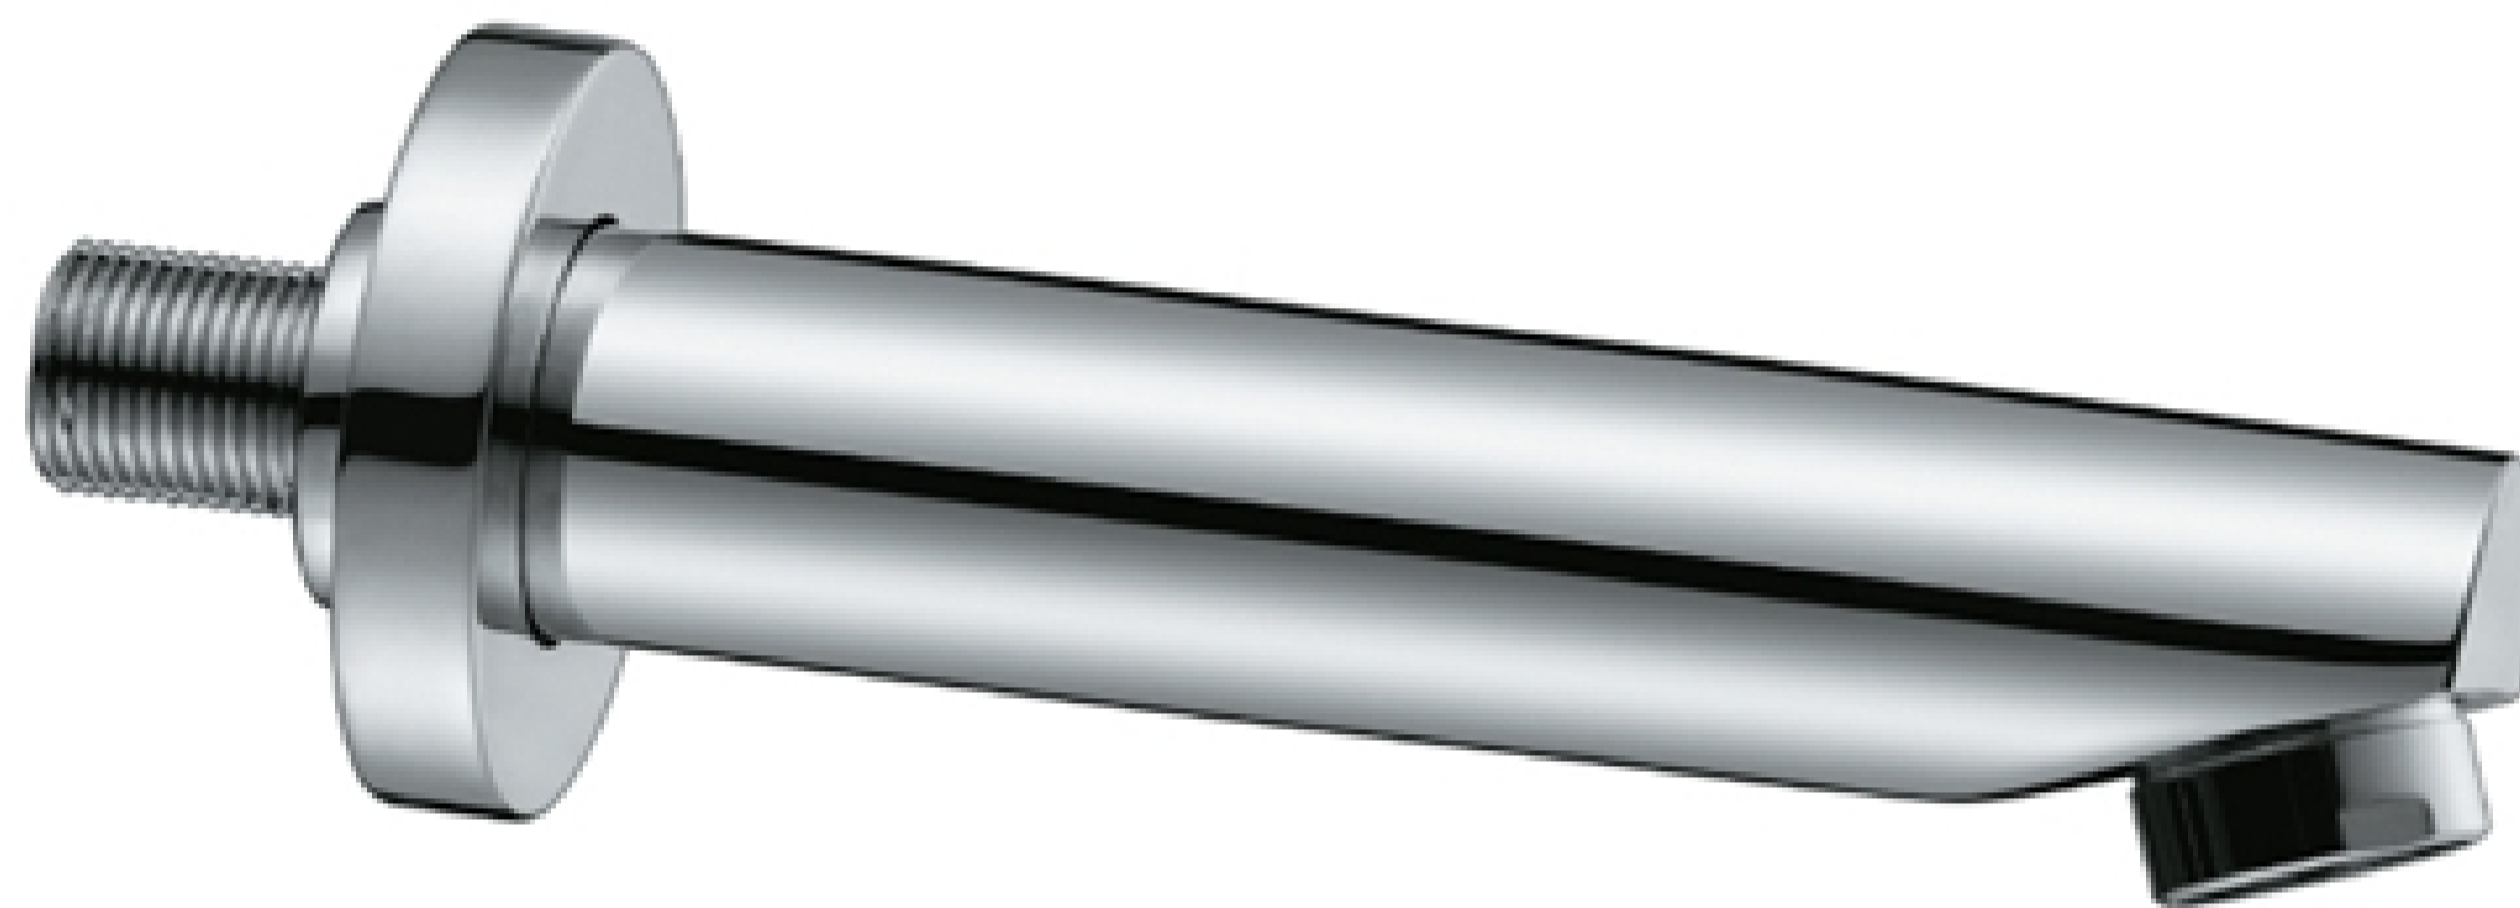

Brass Shower Arm

Product Code : 1407

Technical Drawing

All dimension are in **mm**